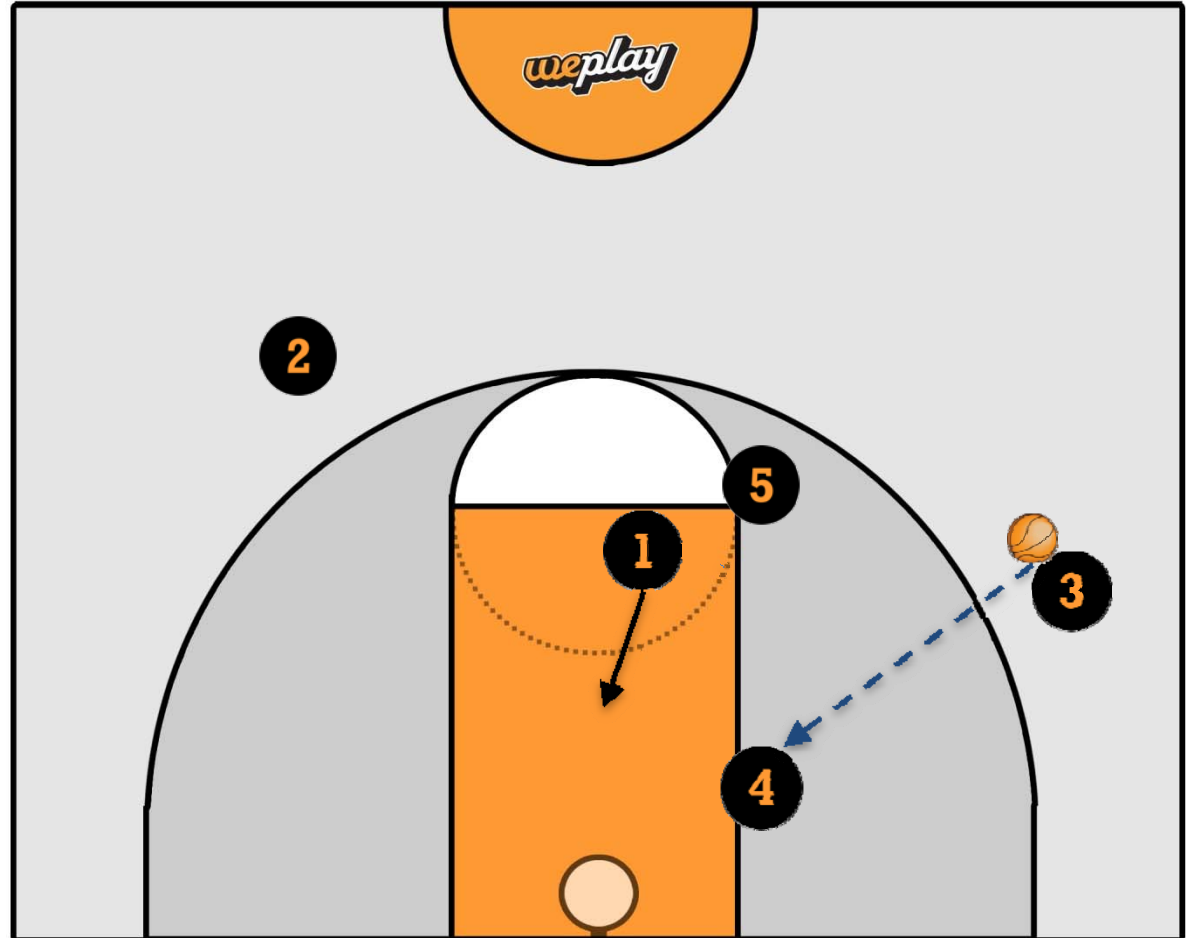

DESCRIPTION

This triangle offensive set is intended to use three passes to create a layup.

1. The (1) starts off by passing to the (3).
2. When the (3) gets the ball, the (1) will head to the left elbow to use a screen coming from the (5).
3. The (3) will make the interior pass to the (4) who will then pass to the cutting (1) off the screen for the layup.

CATEGORY Offense

PLAY NAME Triangle Offense Play: "Tex 2"

DESCRIPTION

This triangle offensive set is intended to use three passes to create a layup.

1. The (1) starts off by passing to the (3).
2. **When the (3) gets the ball, the (1) will head to the left elbow to use a screen coming from the (5).**
3. The (3) will make the interior pass to the (4) who will then pass to the cutting (1) off the screen for the layup.

CATEGORY Offense

PLAY NAME Triangle Offense Play: "Tex 2"

DESCRIPTION

This triangle offensive set is intended to use three passes to create a layup.

1. The (1) starts off by passing to the (3).
2. When the (3) gets the ball, the (1) will head to the left elbow to use a screen coming from the (5).
3. The (3) will make the interior pass to the (4) who will then pass to the cutting (1) off the screen for the layup.

CATEGORY Offense

PLAY NAME Triangle Offense Play: "Tex 2"

DESCRIPTION

This triangle offense set is intended to use three passes based on the triangle formation that will lead to a layup.

1. The (1) starts off by passing to the (3).
2. When the (3) gets the ball, the (1) will head to the left elbow to use a screen coming from the (5).
3. The (3) will make the interior pass to the (4) who will then pass to the cutting (1) off the screen for the layup.