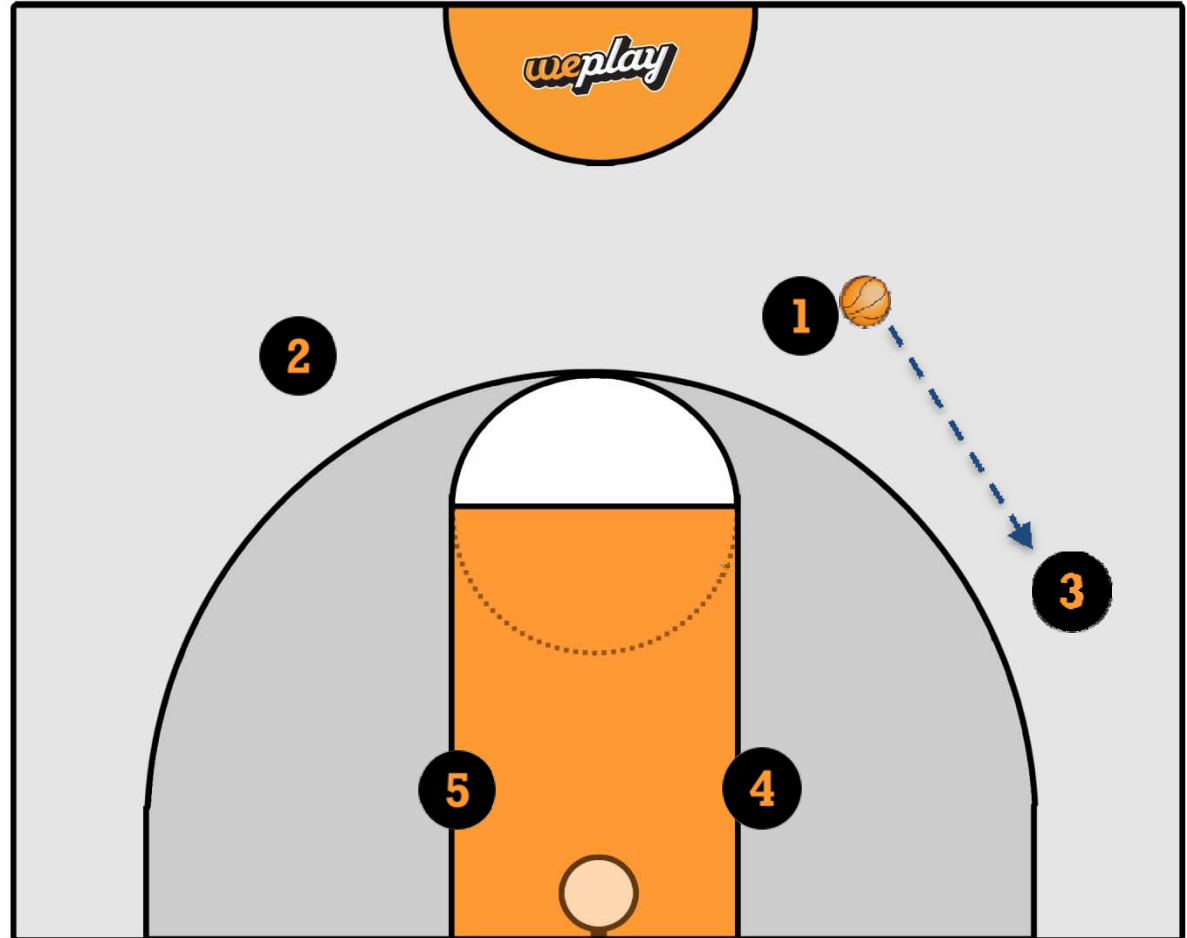

DESCRIPTION

This triangle offensive set is intended to use three passes to create a layup.

1. The (1) starts off by passing to the (3).
2. When the (3) gets the ball, the (1) will head to the left elbow to use a screen coming from the (5).
3. The (3) will make the interior pass to the (4) who will then pass to the cutting (1) off the screen for the layup.

CATEGORY Offense

PLAY NAME Triangle Offense Play: "Tex 2"

DESCRIPTION

This triangle offensive set is intended to use three passes to create a layup.

1. The (1) starts off by passing to the (3).
2. **When the (3) gets the ball, the (1) will head to the left elbow to use a screen coming from the (5).**
3. The (3) will make the interior pass to the (4) who will then pass to the cutting (1) off the screen for the layup.

CATEGORY Offense

PLAY NAME Triangle Offense Play: "Tex 2"

DESCRIPTION

This triangle offensive set is intended to use three passes to create a layup.

1. The (1) starts off by passing to the (3).
2. When the (3) gets the ball, the (1) will head to the left elbow to use a screen coming from the (5).
3. The (3) will make the interior pass to the (4) who will then pass to the cutting (1) off the screen for the layup.

CATEGORY Offense

PLAY NAME Triangle Offense Play: "Tex 2"

DESCRIPTION

This triangle offense set is intended to use three passes based on the triangle formation that will lead to a layup.

1. The (1) starts off by passing to the (3).
2. When the (3) gets the ball, the (1) will head to the left elbow to use a screen coming from the (5).
3. The (3) will make the interior pass to the (4) who will then pass to the cutting (1) off the screen for the layup.