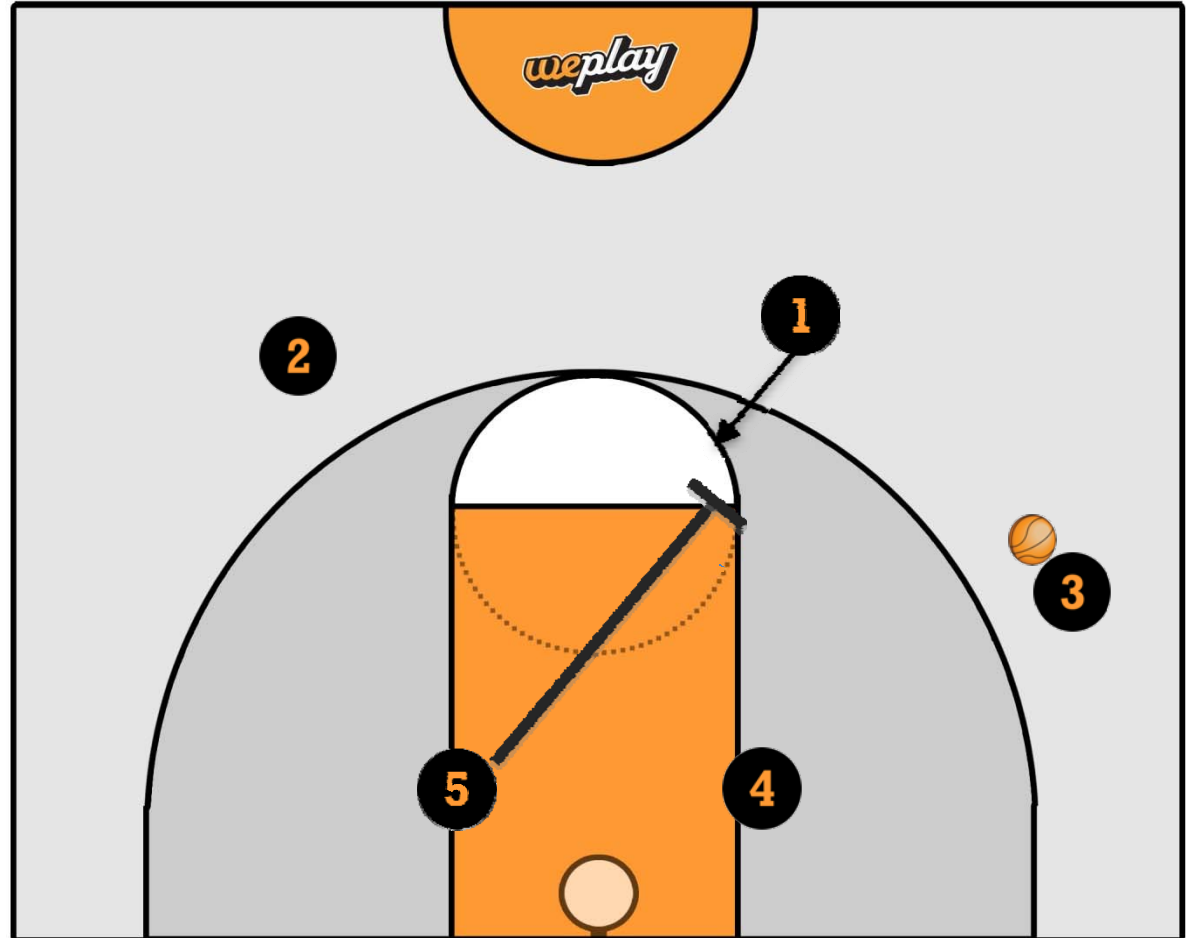

DESCRIPTION

This triangle offensive set is intended to use three passes to create a layup.

1. The (1) starts off by passing to the (3).
2. When the (3) gets the ball, the (1) will head to the left elbow to use a screen coming from the (5).
3. The (3) will make the interior pass to the (4) who will then pass to the cutting (1) off the screen for the layup.

CATEGORY Offense

PLAY NAME Triangle Offense Play: "Tex 2"

DESCRIPTION

This triangle offensive set is intended to use three passes to create a layup.

1. The (1) starts off by passing to the (3).
2. **When the (3) gets the ball, the (1) will head to the left elbow to use a screen coming from the (5).**
3. The (3) will make the interior pass to the (4) who will then pass to the cutting (1) off the screen for the layup.

CATEGORY Offense

PLAY NAME Triangle Offense Play: "Tex 2"

DESCRIPTION

This triangle offensive set is intended to use three passes to create a layup.

1. The (1) starts off by passing to the (3).
2. When the (3) gets the ball, the (1) will head to the left elbow to use a screen coming from the (5).
3. The (3) will make the interior pass to the (4) who will then pass to the cutting (1) off the screen for the layup.

CATEGORY Offense

PLAY NAME Triangle Offense Play: "Tex 2"

DESCRIPTION

This triangle offense set is intended to use three passes based on the triangle formation that will lead to a layup.

1. The (1) starts off by passing to the (3).
2. When the (3) gets the ball, the (1) will head to the left elbow to use a screen coming from the (5).
3. The (3) will make the interior pass to the (4) who will then pass to the cutting (1) off the screen for the layup.