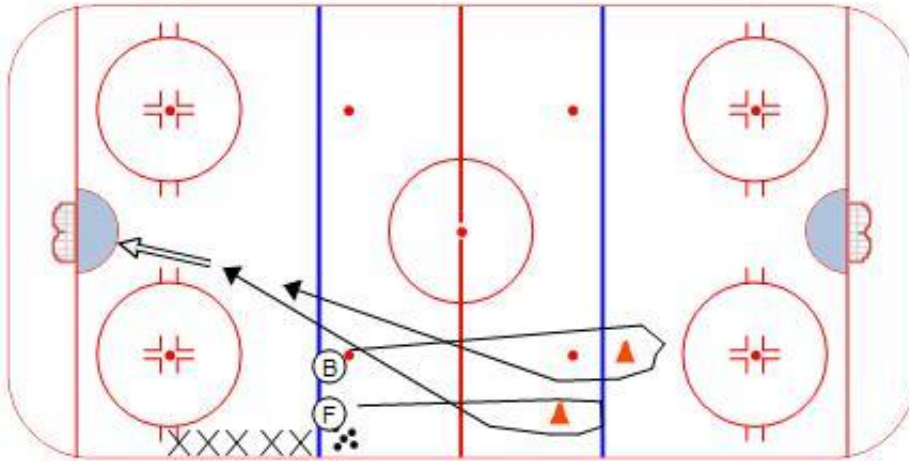

# Quick Backcheck

Category: Backchecking | Drill Level: Beginner

## Key Points

- Backchecking
- 1 on 1
- Driving the Net

## Description

F & B both leave on the whistle. Players cut around their respective cones. F attempts to score, B backchecks F.